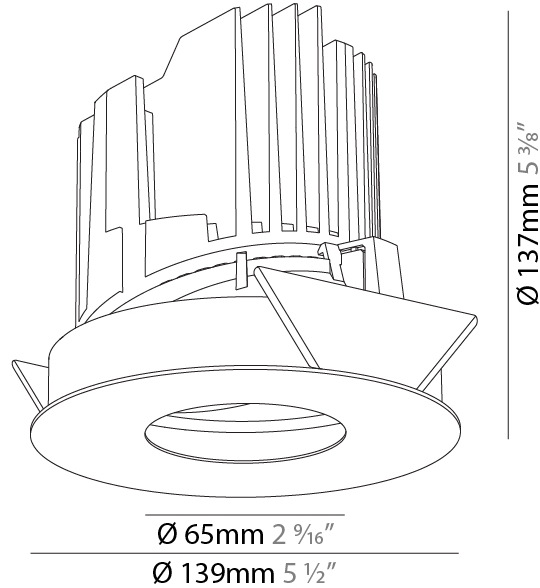

GENERAL

Series: Bioniq
 Subseries: Bioniq Round Adjustable
 Brand: Prolight
 Division: Architectural
 Mounting Type: Recessed
 Mounting Location: Ceiling
 Subcategory: Downlight

PHYSICAL

Shape: Round
 Diameter (mm): 139
 Diameter (in): 5 1/2
 Height (mm): 137
 Height (in): 5 3/8
 Ceiling Thickness (mm): 10 / 12.5 / 15
 Ceiling Thickness (in): 3/8 or 1/2 or 9/16
 Min. Recessing Depth (mm): 150
 Min. Recessing Depth (in): 5 7/8
 Light Distribution: Adjustable / Downlight
 Weight (kg): 0.836
 Weight (lbs): 1.84
 Fixture Finish: SSR / BKV / CWI / CRY / HAB / UFT / ITA / RUA / FTG / MYG / LOD / PUS / FRO / FUP / KIA / POP / BLS / SPG / MEY / GOH / GUM / CHC / COM / ABZ / JAG / OBR / MOS / ROR
 Fixture Material: Aluminum Die Cast
 Cut-out Measurements: 130mm / 5 1/8"

GENERAL

Series: Bioniq
Subseries: Bioniq Round Wallwash
Brand: Prolicht
Division: Architectural
Mounting Type: Recessed
Mounting Location: Ceiling
Subcategory: Downlight

PHYSICAL

Shape: Round
Diameter (mm): 139
Diameter (in): 5 1/2
Height (mm): 137
Height (in): 5 3/8
Ceiling Thickness (mm): 10 / 12.5 / 15 / 25
Ceiling Thickness (in): 3/8 or 1/2 or 9/16
Min. Recessing Depth (mm): 150
Min. Recessing Depth (in): 5 7/8
Light Distribution: Adjustable / Asymmetric
Weight (kg): 0.865
Weight (lbs): 1.9
Fixture Finish: SSR / BKV / CWI / CRY / HAB / UFT / ITA / RUA / FTG / MYG / LOD / PUS / FRO / FUP / KIA / POP / BLS / SPG / MEY / GOH / GUM / CHC / COM / ABZ / JAG / OBR / MOS / ROR
Fixture Material: Aluminum Die Cast
Cut-out Measurements: 130mm / 5 1/8"

OPTICAL

Reflector°: 20 / 25 / 40
Adjustability: Fixed

RATINGS AND CERTIFICATIONS

Certified By: Certified for North American Standards
IP rating: IP20

	130mm 5 1/8"	150mm 5 7/8"	10 15mm 3/8" 9/16"	30°	355°	
A						